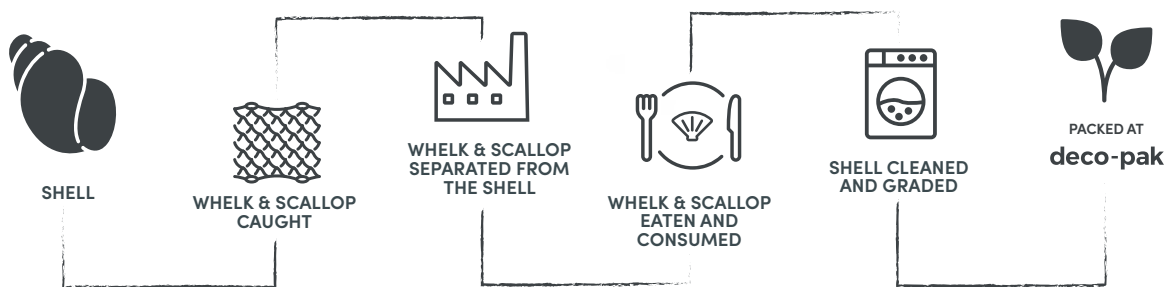

Production Process

GLASGLO CHIPPINGS

RUBBER CHIPPINGS

SHELL CHIPPINGS

For further information contact our Customer Care Team on 01422 204394 or email sales@deco-pak.co.uk